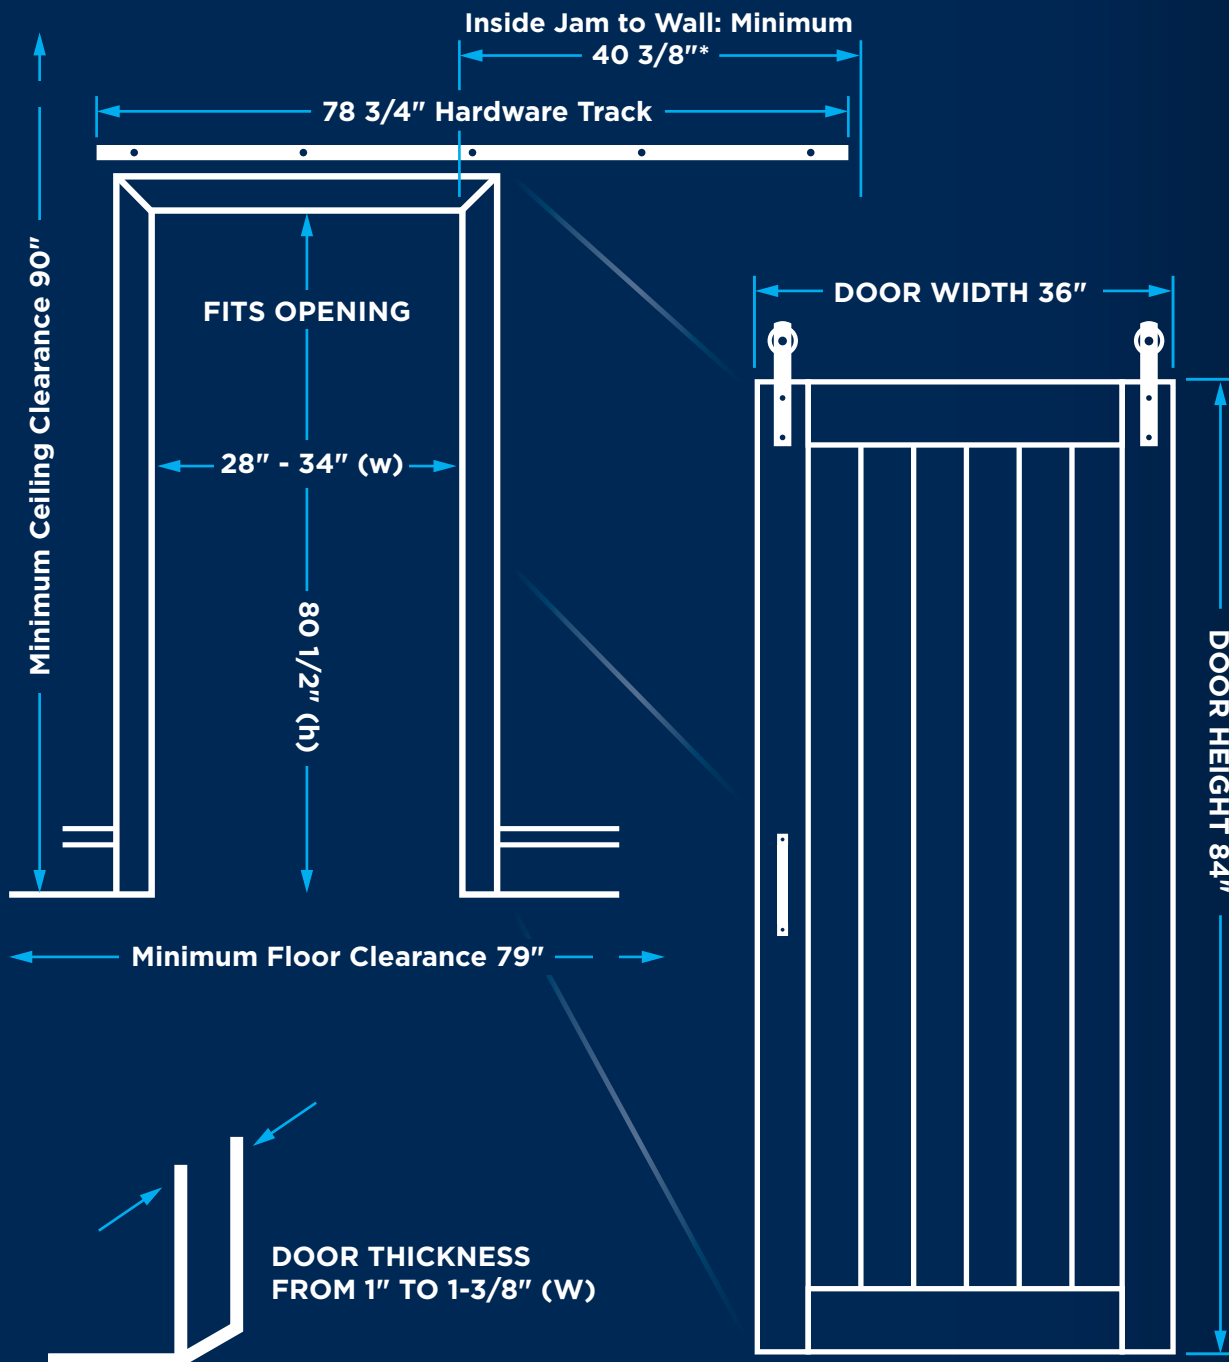

36"

# BARN DOOR

## 36" BARN DOOR KIT DIMENSIONS

Minimum Wall Space Required 79" (w) and 90" (h)

\* Space requirements could vary if the track length is shortened or track position changes from the recommended instructions